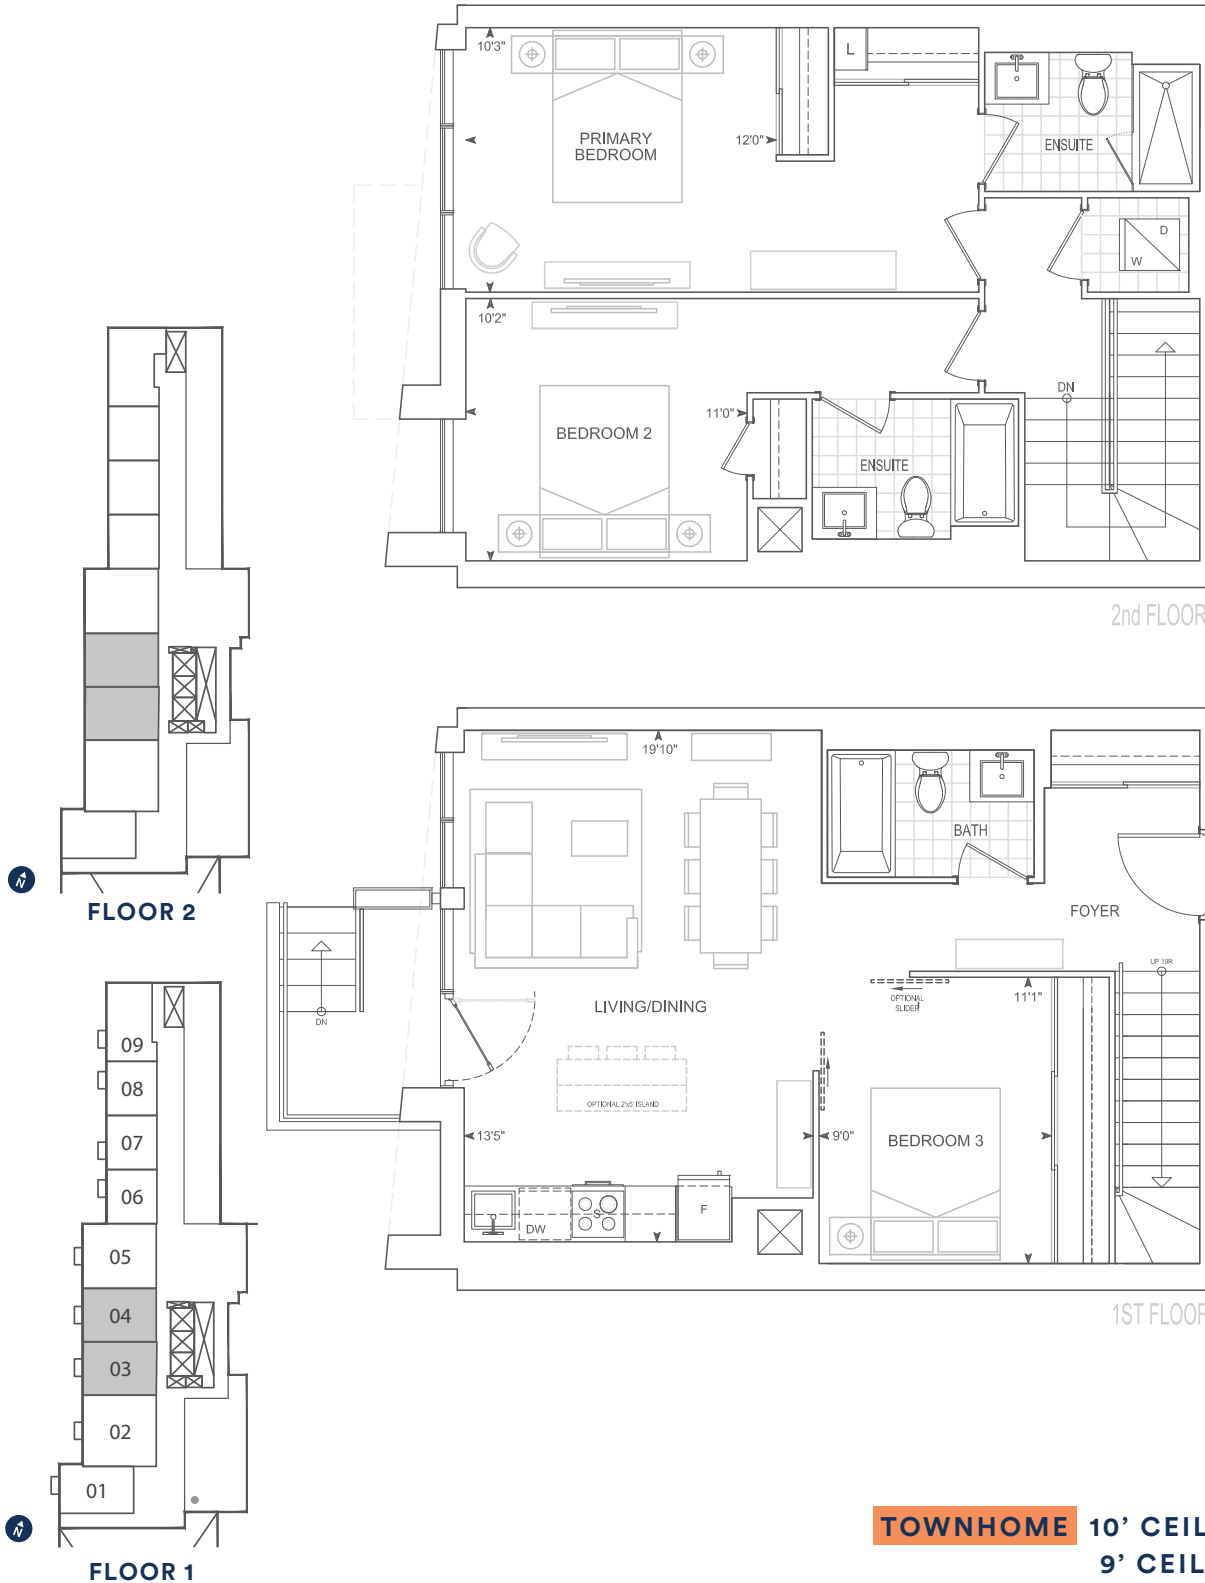

Exterior 23 sq.ft. Interior 1,299 sq.ft. Total 1,322 sq.ft.

TH1299

3 BEDROOM

Dimensions, specifications, layouts, location of materials and fixtures, tile floor patterns and architectural detailing (including window size and location and door size, location and swing) are approximate only and are subject to change or modifications, without notice. Actual usable floor space varies from stated floor area. Orientation of suite may be reverse and Purchaser agrees to accept same. Balconies, terraces and patios are exclusive use common elements shown for display purposes only and location and size are subject to change without notice. All illustrations are artist concept only. The provisions of Schedule "X" of this Agreement, including Section 6 and 38 apply to this Schedule. E. & O.E. May 2023